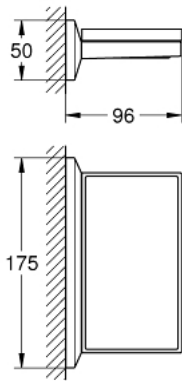

40 907 000 ALLURE BRILLIANT SHELF WITH SOAP DISH

PRODUCT DESCRIPTION

- Colour: chrome
- GROHE LongLife finish

40 907 000 ALLURE BRILLIANT SHELF WITH SOAP DISH

SPARE PARTS, September 2021 – now

1: Spare soap dish (Spare part-nr. 40580000)