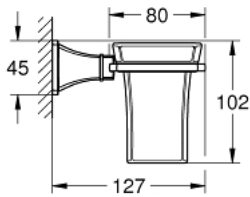

40 909 000 GRANDERA HOLDER WITH CERAMIC TUMBLER

PRODUCT DESCRIPTION

- Colour: chrome
- material: ceramic/metal
- concealed fastening
- GROHE LongLife finish

40 909 000 GRANDERA HOLDER WITH CERAMIC TUMBLER

SPARE PARTS, September 2021 – now

1: Cup (Spare part-nr. 40668000)