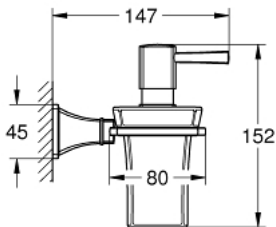

40 910 000 GRANDERA HOLDER WITH CERAMIC SOAP DISPENSER

PRODUCT DESCRIPTION

- Colour: chrome
- material: ceramic/metal
- filling quantity 110 ml
- GROHE LongLife finish

40 910 000 GRANDERA HOLDER WITH CERAMIC SOAP DISPENSER

SPARE PARTS, September 2021 – now

1: Soap container (Spare part-nr. 40669000)