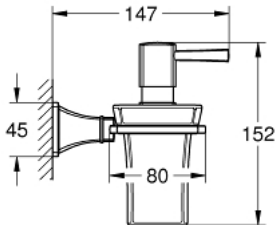

40 910 IG0 GRANDERA HOLDER WITH CERAMIC SOAP DISPENSER

PRODUCT DESCRIPTION

- Colour: chrome/gold
- material: ceramic/metal
- filling quantity 110 ml
- GROHE LongLife finish

40 910 IG0 GRANDERA HOLDER WITH CERAMIC SOAP DISPENSER

SPARE PARTS, September 2021 – now

1: Soap container (Spare part-nr. 40669000)