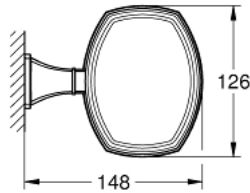

40 923 000 GRANDERA HOLDER WITH CERAMIC SOAP DISH

PRODUCT DESCRIPTION

- Colour: chrome
- material: ceramic/metal
- concealed fastening
- GROHE LongLife finish

40 923 000 GRANDERA HOLDER WITH CERAMIC SOAP DISH

SPARE PARTS, September 2021 – now

1: Spare soap dish (Spare part-nr. 40670000)