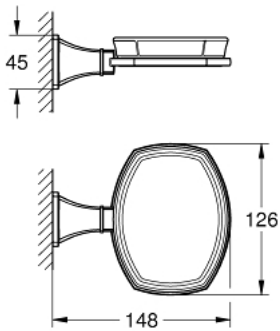

40 923 IG0 GRANDERA HOLDER WITH CERAMIC SOAP DISH

PRODUCT DESCRIPTION

- Colour: chrome/gold
- material: ceramic/metal
- concealed fastening
- GROHE LongLife finish

40 923 IG0 GRANDERA HOLDER WITH CERAMIC SOAP DISH

SPARE PARTS, September 2021 – now

1: Spare soap dish (Spare part-nr. 40670000)