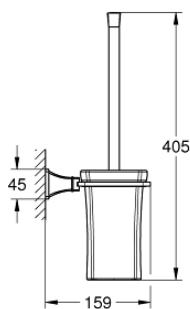

40 946 000 GRANDERA TOILET BRUSH SET

PRODUCT DESCRIPTION

- Colour: chrome
- material: ceramic
- GROHE LongLife finish

40 946 000 GRANDERA TOILET BRUSH SET

SPARE PARTS, September 2021 – now

1: Brush (Spare part-nr. 40672000)

1.1: Spare brush head (Spare part-nr. 40673000)

2: Spare glass for brush (Spare part-nr. 40671000)