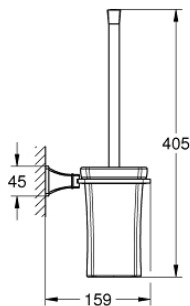

40 946 IG0 GRANDERA TOILET BRUSH SET

PRODUCT DESCRIPTION

- Colour: chrome/gold
- material: ceramic
- GROHE LongLife finish

40 946 IG0 GRANDERA TOILET BRUSH SET

SPARE PARTS, September 2021 – now

1: Brush (Spare part-nr. 40672000)

1.1: Spare brush head (Spare part-nr. 40673000)

2: Spare glass for brush (Spare part-nr. 40671000)