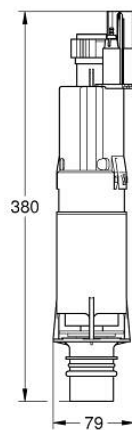

42 253 000 DUAL FLUSH DISCHARGE VALVE AV1

PRODUCT DESCRIPTION

- pneumatic discharge valve offering 2 modes of operation: dual flush or start/stop
- including plug seat

42 253 000 DUAL FLUSH DISCHARGE VALVE AV1

SPARE PARTS, November 2004 – now

1: Tubes (Spare part-nr. 42775000)

2: Seal for discharge valve (Spare part-nr. 43962000)