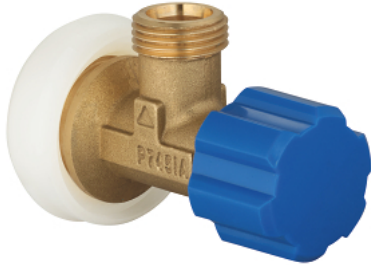

42 343 000 **ANGLE VALVE**

PRODUCT DESCRIPTION

- Colour: chrome