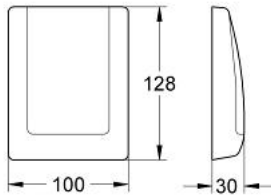

43 048 P00 FLUSH PLATE

PRODUCT DESCRIPTION

- Colour: matt chrome