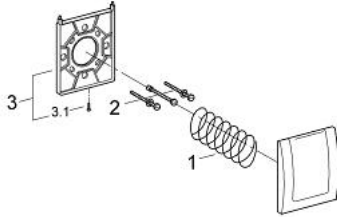

## 43 048 P00 FLUSH PLATE

## 43 048 P00 FLUSH PLATE

**SPARE PARTS**, December 2003 – now

- 1: Spring, 5 pcs. (Spare part-nr. 4308200M)
- 2: Operating rod (Spare part-nr. 43038000)
- 3: Mounting frame (Spare part-nr. 43197000)
- 3.1: Screw (Spare part-nr. 43070000)