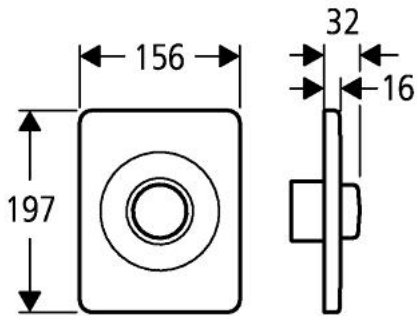

43 193 000 FLUSH PLATE

PRODUCT DESCRIPTION

- Colour: stainless steel
- push button actuation
- chrome plated
- for flush valves
- GROHE LongLife finish

43 193 000 FLUSH PLATE

SPARE PARTS, January 1995 – now

- 1: Screw, 2 pcs. (Spare part-nr. 4302900M)
- 2: Fixing set (Spare part-nr. 4308500M)
- 3: Mounting frame (Spare part-nr. 43203000)