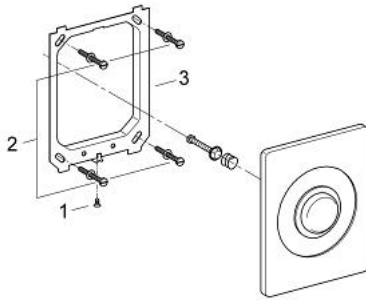

43 193 000 FLUSH PLATE

PRODUCT DESCRIPTION

- Colour: stainless steel
- push button actuation
- chrome plated
- for flush valves
- GROHE LongLife finish

43 193 000 FLUSH PLATE

SPARE PARTS, January 1995 – now

- 1: Screw, 2 pcs. (Spare part-nr. 4302900M)
- 2: Fixing set (Spare part-nr. 4308500M)
- 3: Mounting frame (Spare part-nr. 43203000)