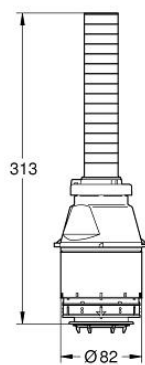

43 486 000 **SERVO DISCHARGE VALVE**

PRODUCT DESCRIPTION

- Colour: chrome
- interruptible flush cycle
- without valve seat

Pure Freude
an Wasser

43 486 000 **SERVO DISCHARGE VALVE**

No exploded view is available for this spare part list.

SPARE PARTS, January 1995 – now

1: Outlet piston (Spare part-nr. 43544000)

1.1: Seal (Spare part-nr. 43808000)