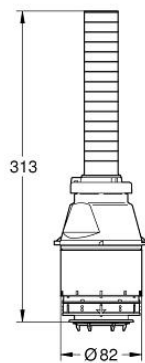

## 43 486 000 **SERVO DISCHARGE VALVE**

### PRODUCT DESCRIPTION

- interruptible flush cycle
- without valve seat

Pure Freude  
an Wasser

## 43 486 000 **SERVO DISCHARGE VALVE**

No exploded view is available for this spare part list.

**SPARE PARTS**, January 1995 – now

1: Outlet piston (Spare part-nr. 43544000)

1.1: Seal (Spare part-nr. 43808000)