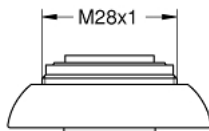

45 167 000 FLOW STRAIGHTENER, USA

PRODUCT DESCRIPTION

- Colour: chrome
- external thread
- M 28 x 1
- no limitation of flow rate
- GROHE LongLife finish
- male thread

Pure Freude
an Wasser

45 167 000 **FLOW STRAIGHTENER, USA**

No exploded view is available for this spare part list.

SPARE PARTS, January 1984 – now

1: Flow straightener (Spare part-nr. 0235000M)