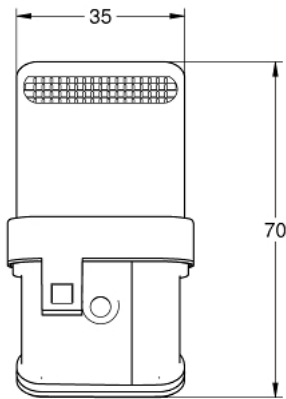

46 803 000 **RACE**

**PRODUCT DESCRIPTION**

- Colour: chrome
- 80.0 l/min at 3 bar
- integrated
- GROHE LongLife finish