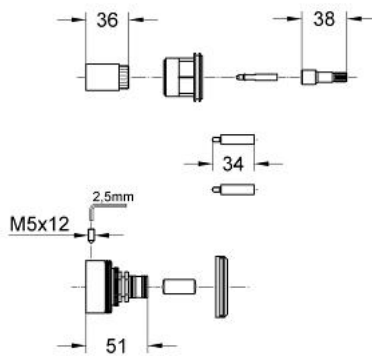

47 653 000 EXTENSION-SET 27.5 MM

PRODUCT DESCRIPTION

- 1/2"
- for 19 066/19 067 Tenso,
- for 19 144 - 19 149 Atrio
- for 19 159/19 161 Chiara
- for 34 137/34 138 F1
- for use with 34 100/34101/34102(with thermo-element with non-rising spindle)