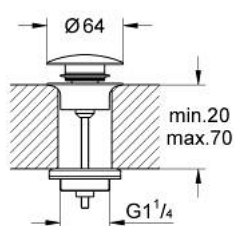

65 807 000 WASTE SET WITH PUSH-OPEN PLUG

PRODUCT DESCRIPTION

- Colour: chrome
- with push-open cover
- for wash basins with overflow
- removable cover
- closable
- GROHE LongLife finish

65 807 000 WASTE SET WITH PUSH-OPEN PLUG

SPARE PARTS, November 2007 – now

1: Nipple (Spare part-nr. 45986000)